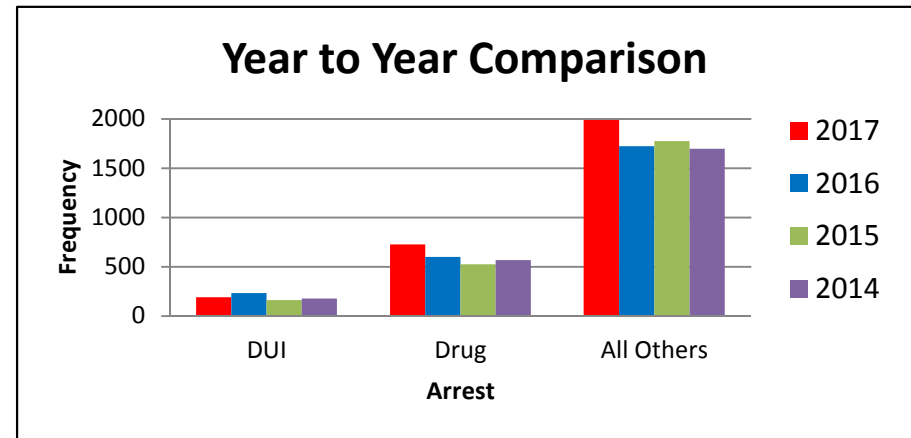

McCracken County Sheriff's Department Arrest Data

	Years		% Change
	2016	2017	
DUI	232	190	-18%
Drug	598	726	21%
All Others	1,723	1,990	15%
TOTAL	2,553	2,906	14%