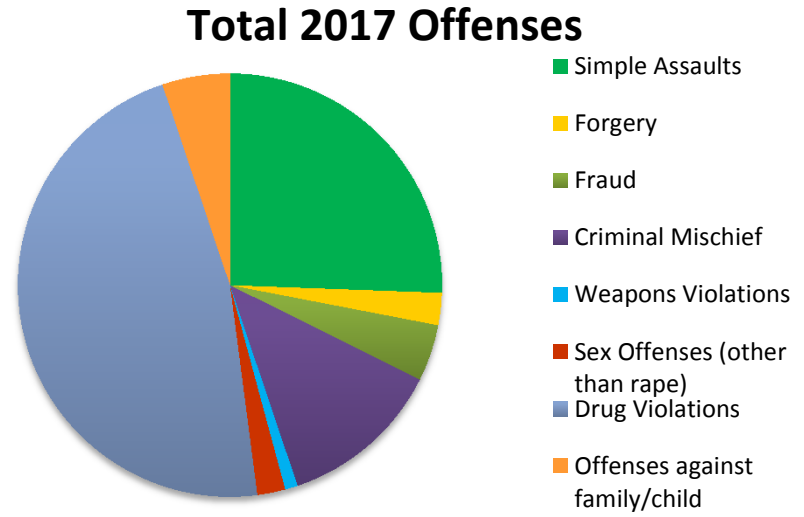

McCracken County Sheriff's Department Part 1 Offense Data

	Years		%
	2016	2017	Change
Murder	2	1	-50%
Rape	15	14	-7%
Robbery	4	4	0%
Assault	34	28	-18%
Burglary	125	166	33%
Larceny - Theft	269	305	13%
Auto Theft	51	60	18%
Arson	4	0	-100%
TOTAL	504	578	15%

McCracken County Sheriff's Department Part 2 Offense Data

	Years		% Change
	2016	2017	
Simple Assaults	379	396	4%
Forgery	27	38	41%
Fraud	81	67	-17%
Criminal Mischief	134	193	44%
Weapons Violations	36	15	-58%
Sex Offenses (other than rape)	40	33	-18%
Drug Violations	598	726	21%
Offenses against family/child	55	80	45%
TOTAL	1,350	1,548	15%

McCracken County Sheriff's Department Arrest Data

	Years		% Change
	2016	2017	
DUI	232	190	-18%
Drug	598	726	21%
All Others	1,723	1,990	15%
TOTAL	2,553	2,906	14%

McCracken County Sheriff's Department Collision Data