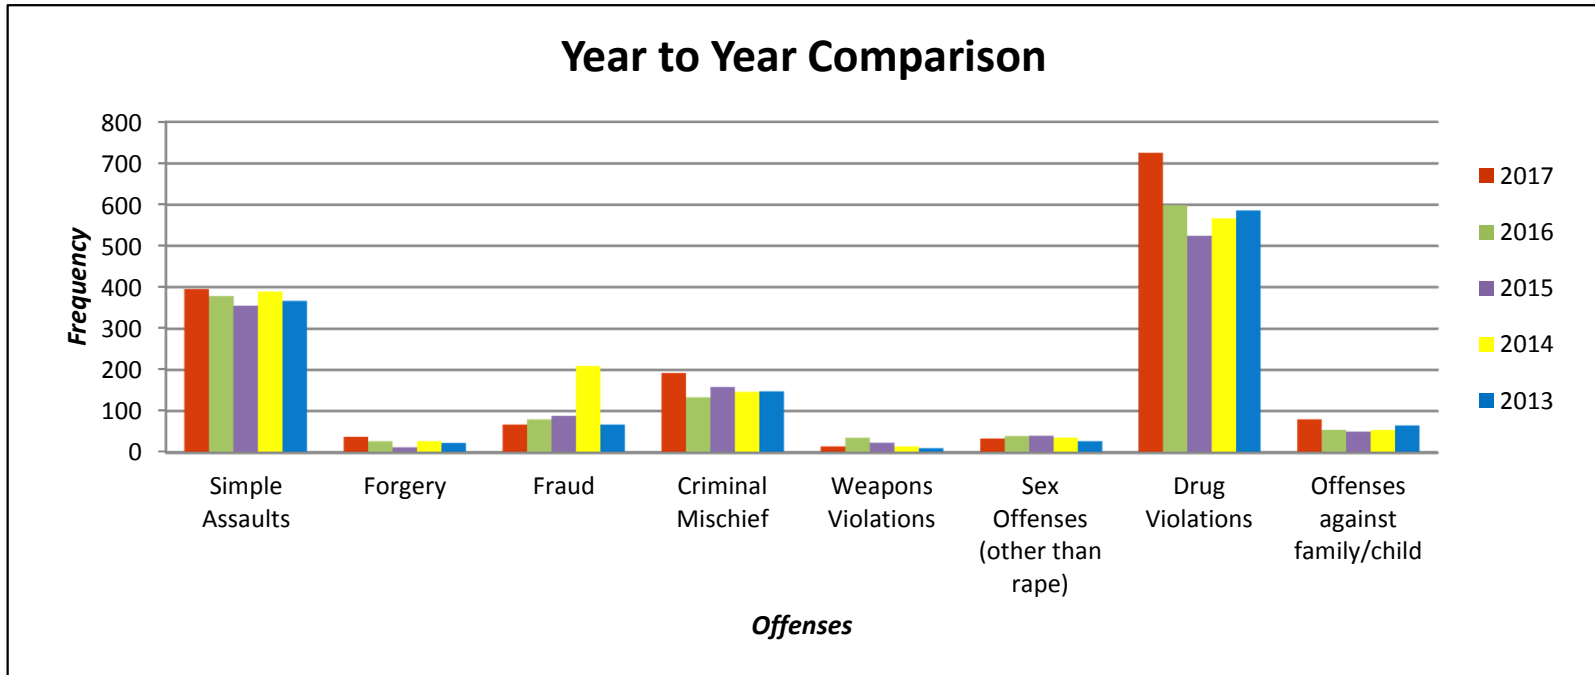

McCracken County Sheriff's Department Part 1 Offense Data

	Years		%
	2016	2017	Change
Murder	2	1	-50%
Rape	15	14	-7%
Robbery	4	4	0%
Assault	34	28	-18%
Burglary	125	166	33%
Larceny - Theft	269	305	13%
Auto Theft	51	60	18%
Arson	4	0	-100%
TOTAL	504	578	15%

McCracken County Sheriff's Department Part 2 Offense Data

	Years		% Change
	2016	2017	
Simple Assaults	379	396	4%
Forgery	27	38	41%
Fraud	81	67	-17%
Criminal Mischief	134	193	44%
Weapons Violations	36	15	-58%
Sex Offenses (other than rape)	40	33	-18%
Drug Violations	598	726	21%
Offenses against family/child	55	80	45%
TOTAL	1,350	1,548	15%

McCracken County Sheriff's Department Arrest Data

	Years		% Change
	2016	2017	
DUI	232	190	-18%
Drug	598	726	21%
All Others	1,723	1,990	15%
TOTAL	2,553	2,906	14%

McCracken County Sheriff's Department Collision Data

	Years		% Change
	2016	2017	
Fatalities	11	5	-55%
Injury	220	224	2%
Non-Injury	732	743	2%
TOTAL	963	972	1%