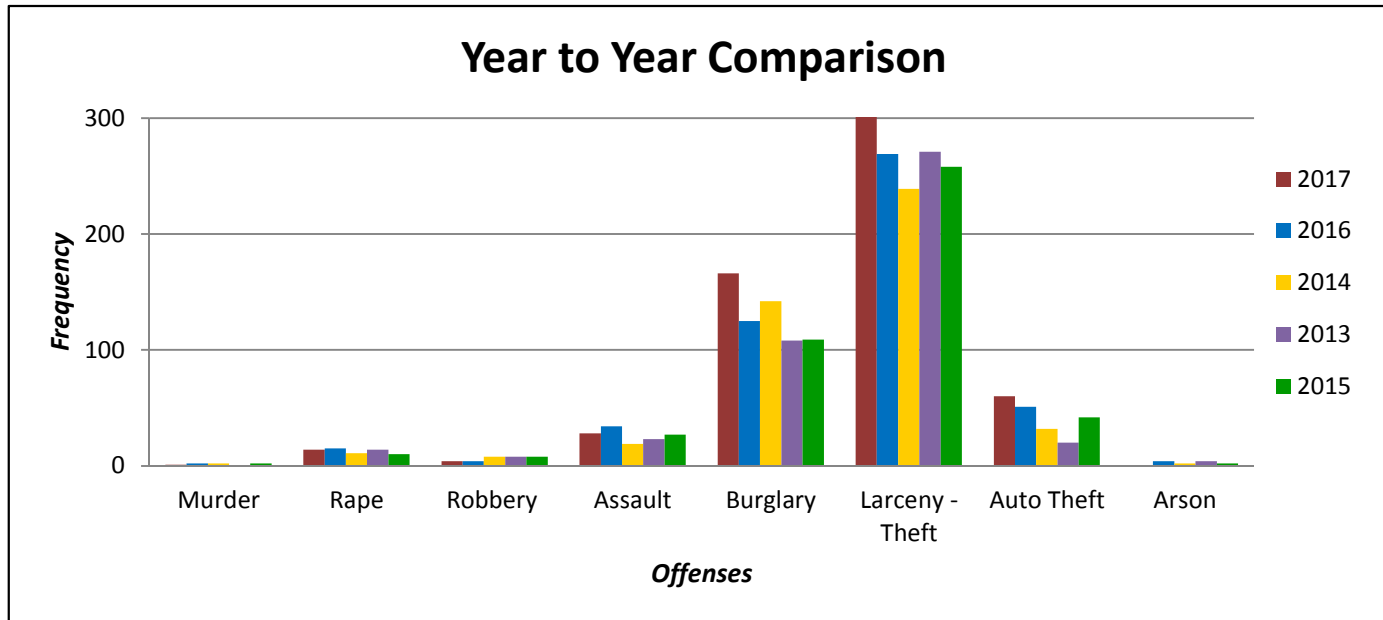

McCracken County Sheriff's Department Part 1 Offense Data

	Years		%
	2016	2017	Change
Murder	2	1	-50%
Rape	15	14	-7%
Robbery	4	4	0%
Assault	34	28	-18%
Burglary	125	166	33%
Larceny - Theft	269	305	13%
Auto Theft	51	60	18%
Arson	4	0	-100%
TOTAL	504	578	15%

McCracken County Sheriff's Department Part 2 Offense Data

	Years		% Change
	2016	2017	
Simple Assaults	379	396	4%
Forgery	27	38	41%
Fraud	81	67	-17%
Criminal Mischief	134	193	44%
Weapons Violations	36	15	-58%
Sex Offenses (other than rape)	40	33	-18%
Drug Violations	598	726	21%
Offenses against family/child	55	80	45%
TOTAL	1,350	1,548	15%