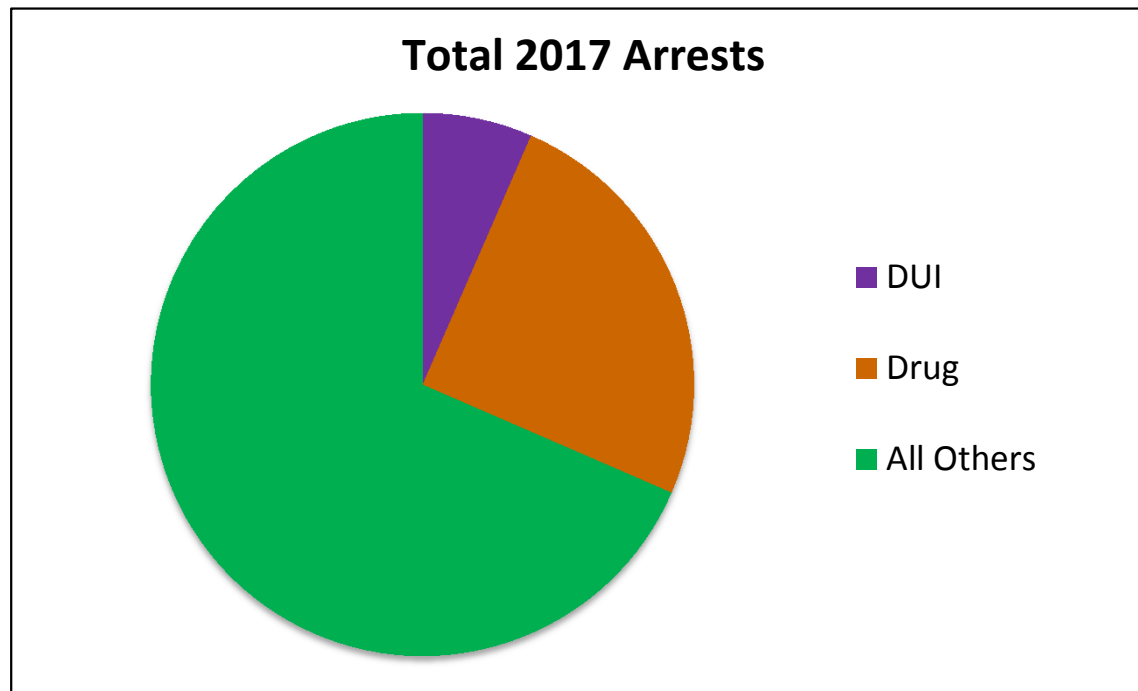

McCracken County Sheriff's Department Part 1 Offense Data

	Years		%
	2016	2017	Change
Murder	2	1	-50%
Rape	15	14	-7%
Robbery	4	4	0%
Assault	34	28	-18%
Burglary	125	166	33%
Larceny - Theft	269	305	13%
Auto Theft	51	60	18%
Arson	4	0	-100%
TOTAL	504	578	15%

McCracken County Sheriff's Department Part 2 Offense Data

	Years		% Change
	2016	2017	
Simple Assaults	379	396	4%
Forgery	27	38	41%
Fraud	81	67	-17%
Criminal Mischief	134	193	44%
Weapons Violations	36	15	-58%
Sex Offenses (other than rape)	40	33	-18%
Drug Violations	598	726	21%
Offenses against family/child	55	80	45%
TOTAL	1,350	1,548	15%

McCracken County Sheriff's Department Arrest Data

	Years		% Change
	2016	2017	
DUI	232	190	-18%
Drug	598	726	21%
All Others	1,723	1,990	15%
TOTAL	2,553	2,906	14%

McCracken County Sheriff's Department Collision Data