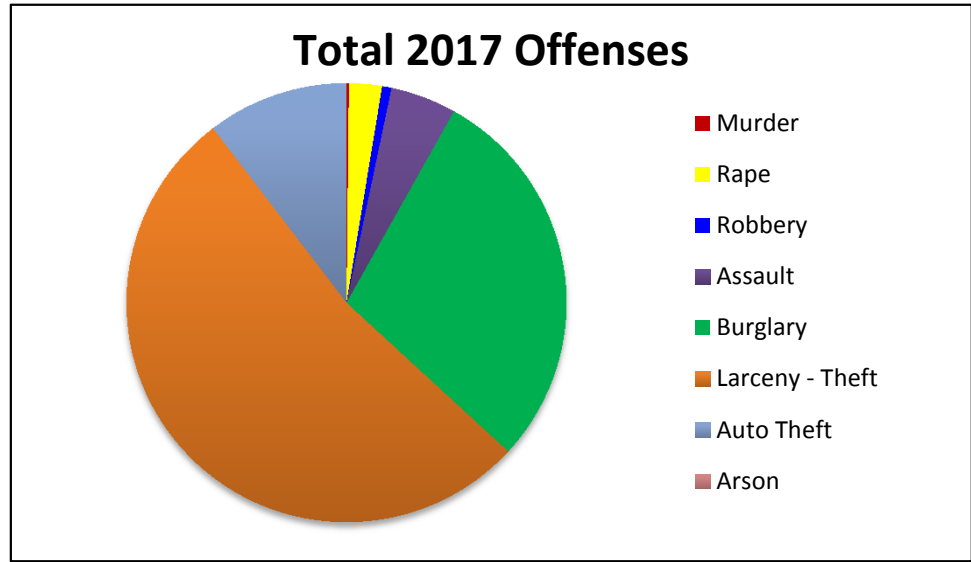

McCracken County Sheriff's Department Part 1 Offense Data

	Years		%
	2016	2017	Change
Murder	2	1	-50%
Rape	15	14	-7%
Robbery	4	4	0%
Assault	34	28	-18%
Burglary	125	166	33%
Larceny - Theft	269	305	13%
Auto Theft	51	60	18%
Arson	4	0	-100%
TOTAL	504	578	15%

McCracken County Sheriff's Department Part 2 Offense Data

	Years		% Change
	2016	2017	
Simple Assaults	379	396	4%
Forgery	27	38	41%
Fraud	81	67	-17%
Criminal Mischief	134	193	44%
Weapons Violations	36	15	-58%
Sex Offenses (other than rape)	40	33	-18%
Drug Violations	598	726	21%
Offenses against family/child	55	80	45%
TOTAL	1,350	1,548	15%